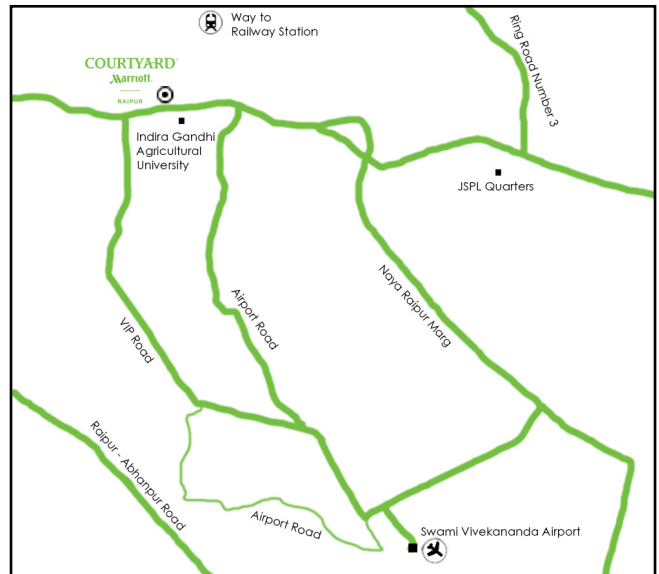

MEETING ROOM	DIMENSIONS LXWXH (SQ.MT)	TOTAL SQ. MTR	THEATRE STYLE	SCHOOL STYLE	RECEPTION	BANQUET	U-SHAPE	BOARD ROOM SEATING
Jade Ballroom (Divisible in Two equal parts)	25x17x6.5	425	475	170	600	250	100	-
Courtyard Garden	23x15	345	-	-	175	-	-	-
Courtyard Terrace	17.9x11.8	210	-	-	125	-	-	-
Studio 1	12x8.2x2.9	98.4	50	30	75	40	20	-
Studio 2	12.6x7.6x2.9	95.8	50	30	75	40	20	-
Board Room 1	10.5x5.7x2.9	59.8	-	-	-	-	-	14
Board Room 2	6.8x4.6x2.9	31	-	-	-	-	-	10
Board Room 3	4.1x4.6x2.9	19	-	-	-	-	-	6

Accessibility

- Swami Vivekananda Airport - 9 Kms
- Raipur Railway Station - 12 kms
- Bilai - 20 Kms
- Durg - 35 Km
- Bilaspur - 120 Km
- Korba - 230 Kms

Local Attractions

- Vivekananda Sarovar
- Ghatrani Fall
- Jatmai Temple
- Nandan Van Nature Centre
- Gandhi Udyan Park

General Information

All major credit cards accepted:
American Express, Master Card
and Visa Card.

COURTYARD
Marriott

RAIPUR

NH-6, Labhandi, Opposite Indira Gandhi Agriculture University, Raipur - 492012, India
Contact : +91-7714330000 | courtyardraipur.com