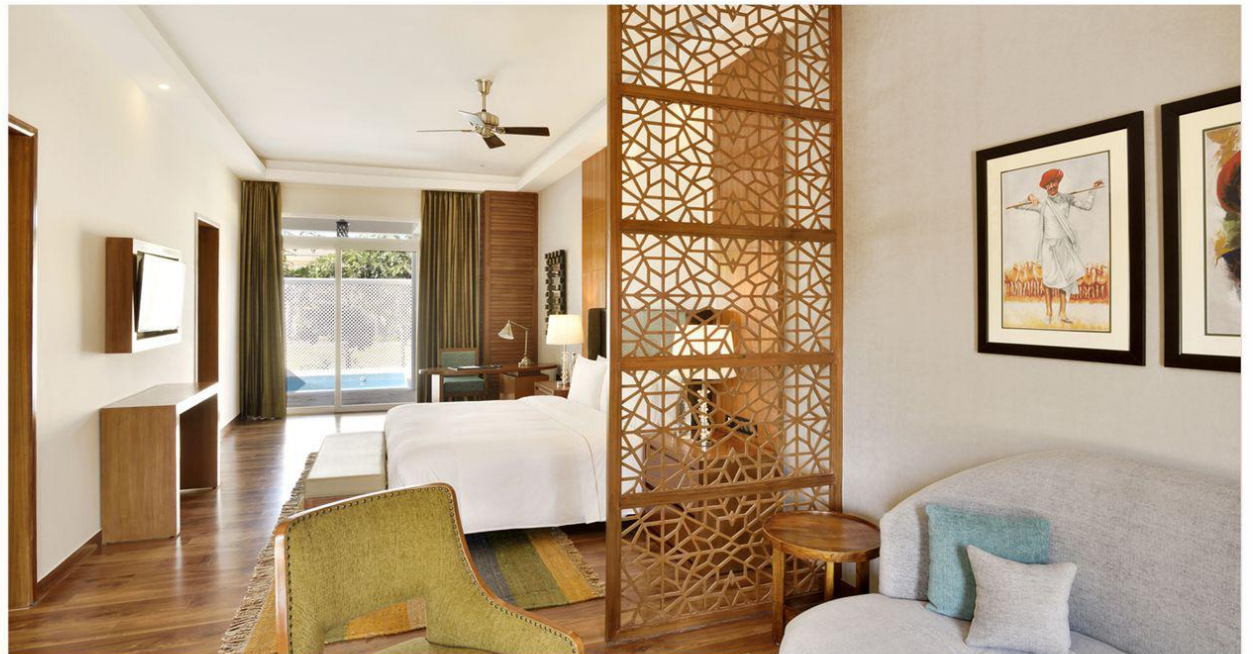

ACCOMMODATION

ACCOMMODATION

Each of the 98 guest rooms and villas are thoughtfully designed for revitalizing comfort, with each room having 4 fixture bathroom and more than 40 villas featuring private pools

- 18 Deluxe rooms of 30 sq. mt. size are situated in the main resort building
 - **King Beds**
- 36 Premier villas are appointed with a balcony and spread over 80 sq. mt.
 - **Option of King and Twin Beds**

ACCOMMODATION

The signature of Westin Heavenly® Bed ensures restful and blissful mornings while other amenities like Heavenly Bath and While Tea by Westin Scented amenities ensure you have a rejuvenating stay.

- 24 Luxury rooms spreads across 90 sq. mt. including the courtyard and indoor plunge pool
-Twin Queen sizes beds
- 20 Royal villas are appointed with private outdoor plunge pool spread over 105 sq mt.
- King beds