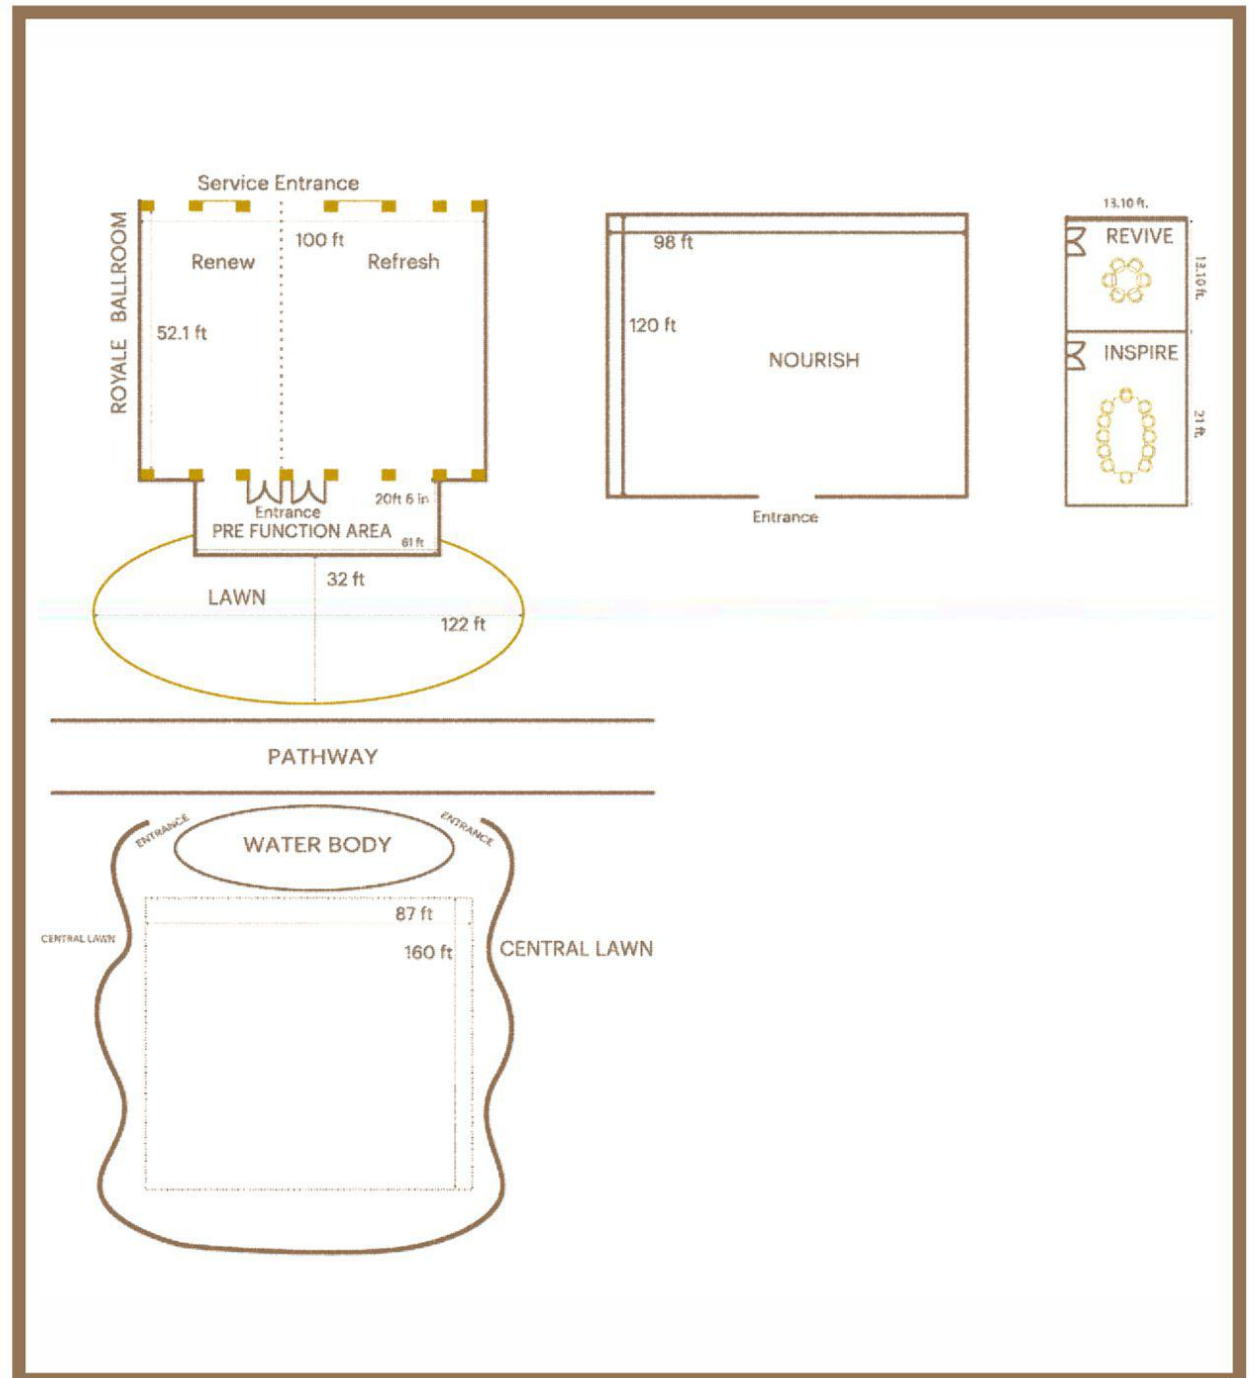

CORPORATE EVENTS & WEDDINGS

Be it all vegetarian, local or international cuisines, our master chefs will ensure that your guests talk about the food every time they talk about the wedding in years to come.