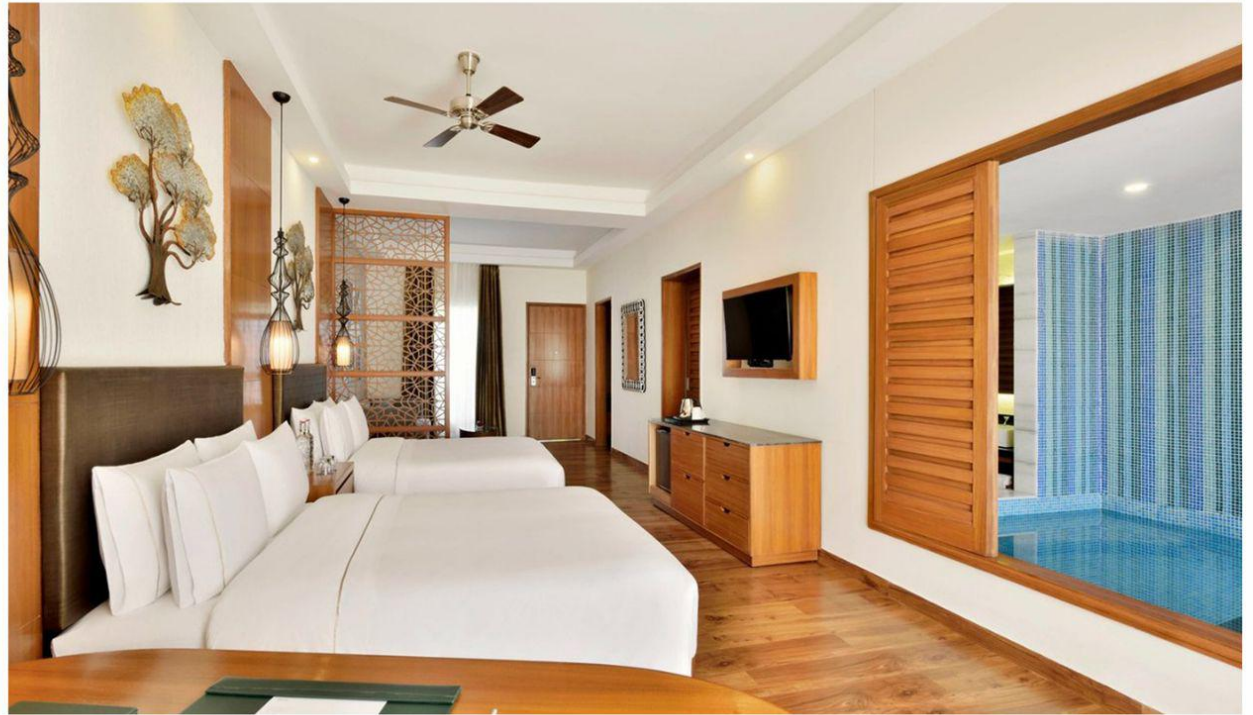

ACCOMMODATION

ACCOMMODATION

Each of the 98 guest rooms and villas are thoughtfully designed for revitalizing comfort, with each room having 4 fixture bathroom and more than 40 villas featuring private pools

- 18 Deluxe rooms of 30 sq. mt. size are situated in the main resort building
 - **King Beds**
- 36 Premier villas are appointed with a balcony and spread over 80 sq. mt.
 - **Option of King and Twin Beds**

ACCOMMODATION

The signature of Westin Heavenly® Bed ensures restful and blissful mornings while other amenities like Heavenly Bath and While Tea by Westin Scented amenities ensure you have a rejuvenating stay.

- 24 Luxury rooms spreads across 90 sq. mt. including the courtyard and indoor plunge pool
-Twin Queen sizes beds
- 20 Royal villas are appointed with private outdoor plunge pool spread over 105 sq mt.
- King beds