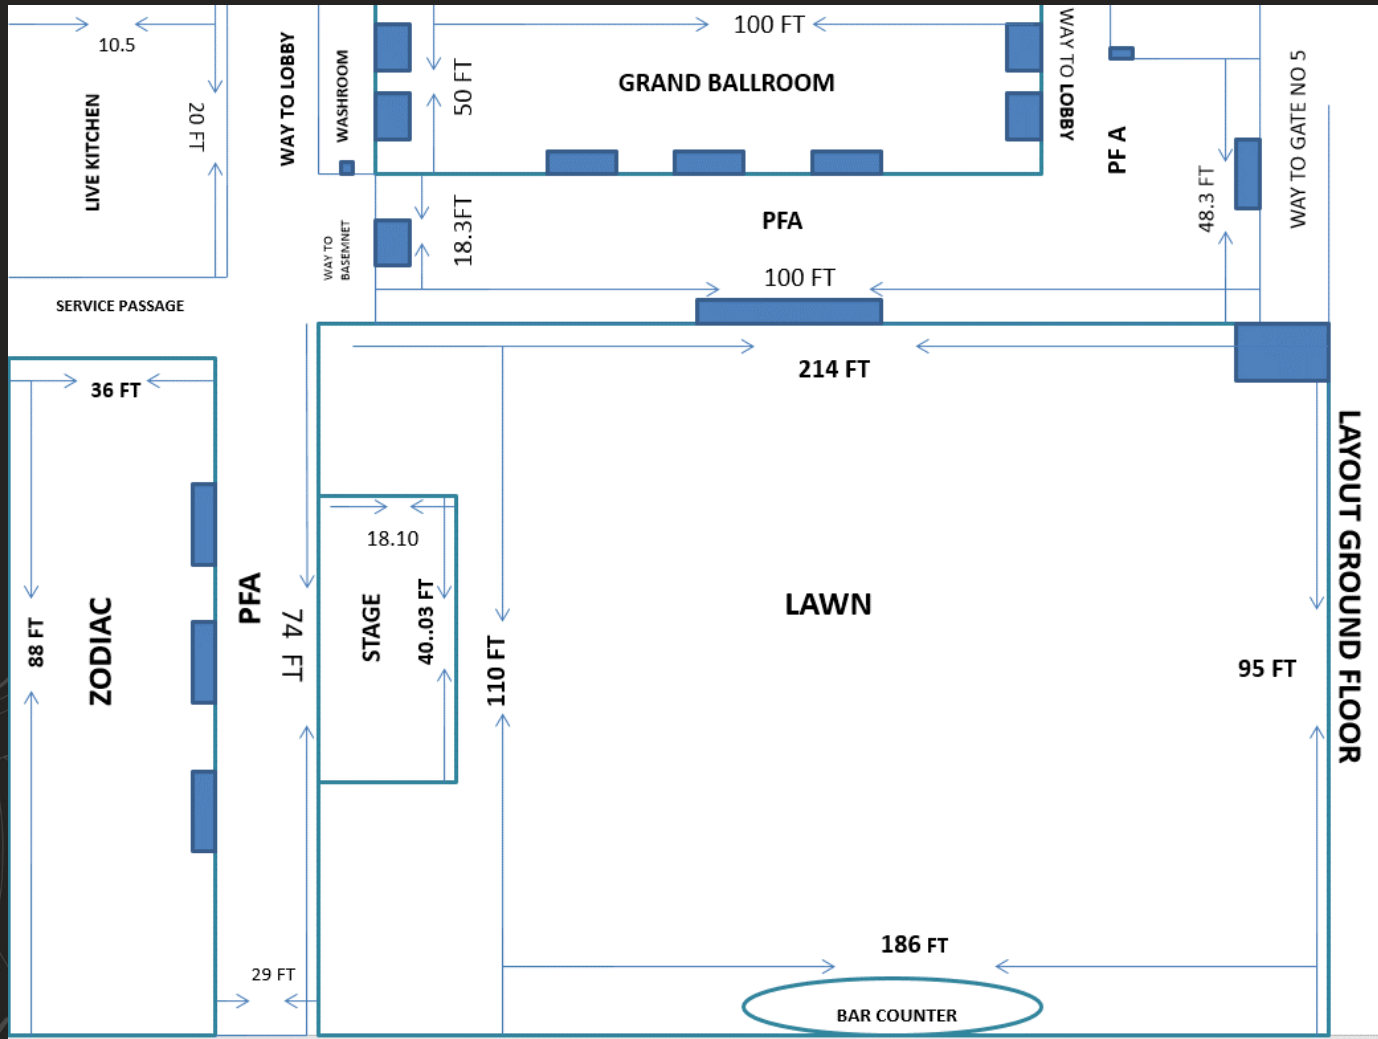

S. No	Hall name	Dimension (ft)	Ceiling Height (ft)	Total Area (Sq. Ft.)	Floating Capacity	Theater	Round Table	Cluster	U Shape
1	Marriott Lawns	224*112		25088	2000	1500	750	700	
2	Grand Ballroom	49*101	12.6	4949	700	525	350	280	150
3	Zodiac	36*88	14.5	3168	450	300	200	175	125
4	Salon I	52*49	12.4	2548	150	125	100	75	50
5	Salon II	48*62	12.4	3264	150	125	125	100	75
6	Studio I	Board Room	10.4	196			12		
7	Studio II	Board Room	11.1	166			8		

BANQUET FLOORS PLAN ON GROUND FLOOR