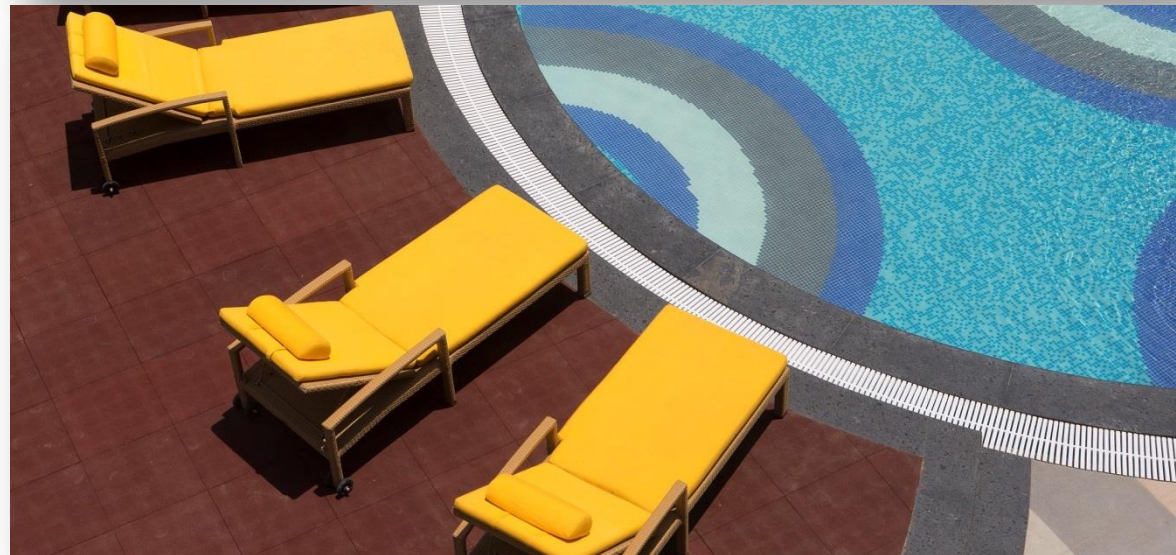

SHERATON HYDERABAD HOTEL

UNWIND AT THE SWIMMING POOL

SWIMMING POOL

Enjoy a long day soak in outdoor pool of Sheraton Fitness.

Swimming pool Timing - 0700hrs to 2000hrs

SHERATON HYDERABAD HOTEL

HASSLE FREE WEDDINGS & CONFERENCES