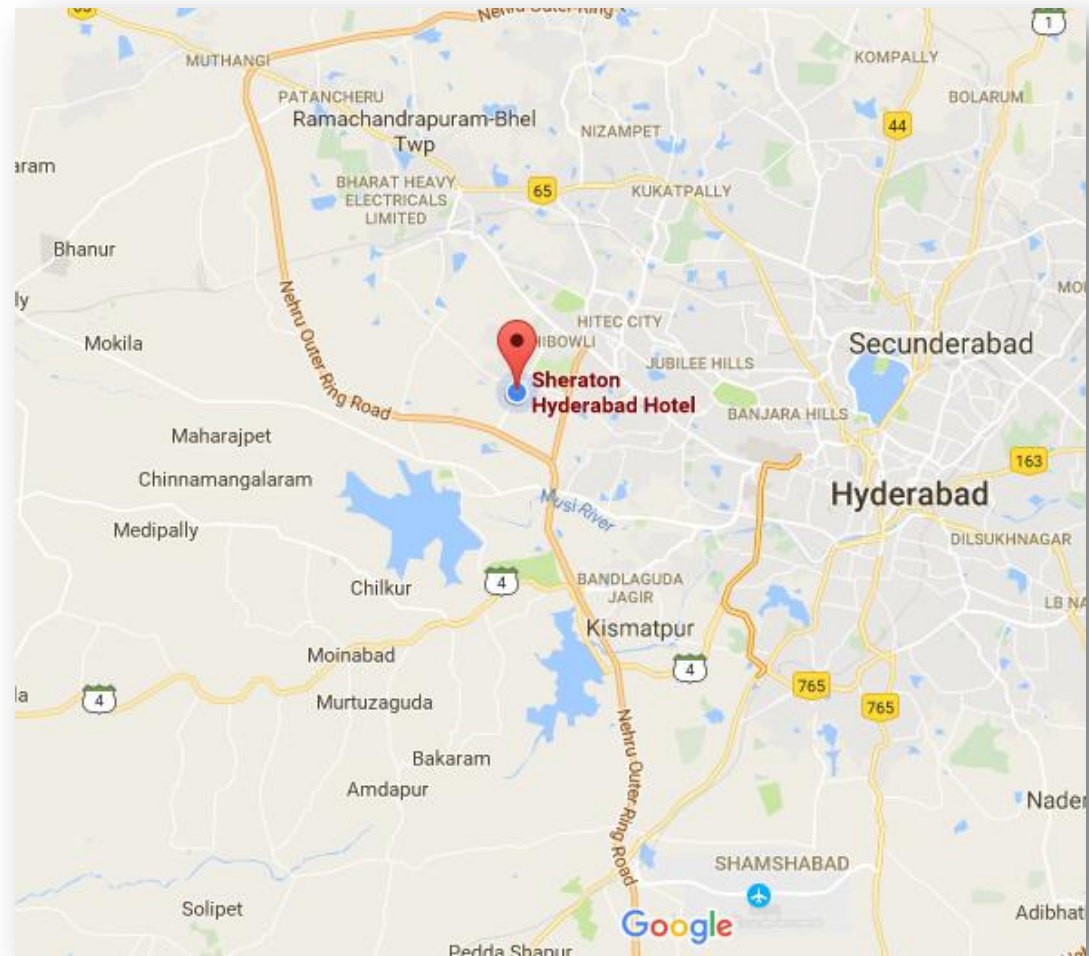

Sheraton®

SHERATON HYDERABAD HOTEL

Redefining Your Business Travel Experience In The Midst Of Financial District,
Hyderabad

SHERATON HYDERABAD HOTEL

SHERATON HYDERABAD HOTEL

LOCATION PURE CONVENIENCE

LOCATION – SHERATON HYDERABAD

- Midst of Financial District (Hub of IT, Pharma and FMCG companies)
- 30 minutes from Rajiv Gandhi International Airport
- 25 minutes drive to Inorbit Mall
- 20 minutes drive from Golkonda fort

SHERATON HYDERABAD HOTEL