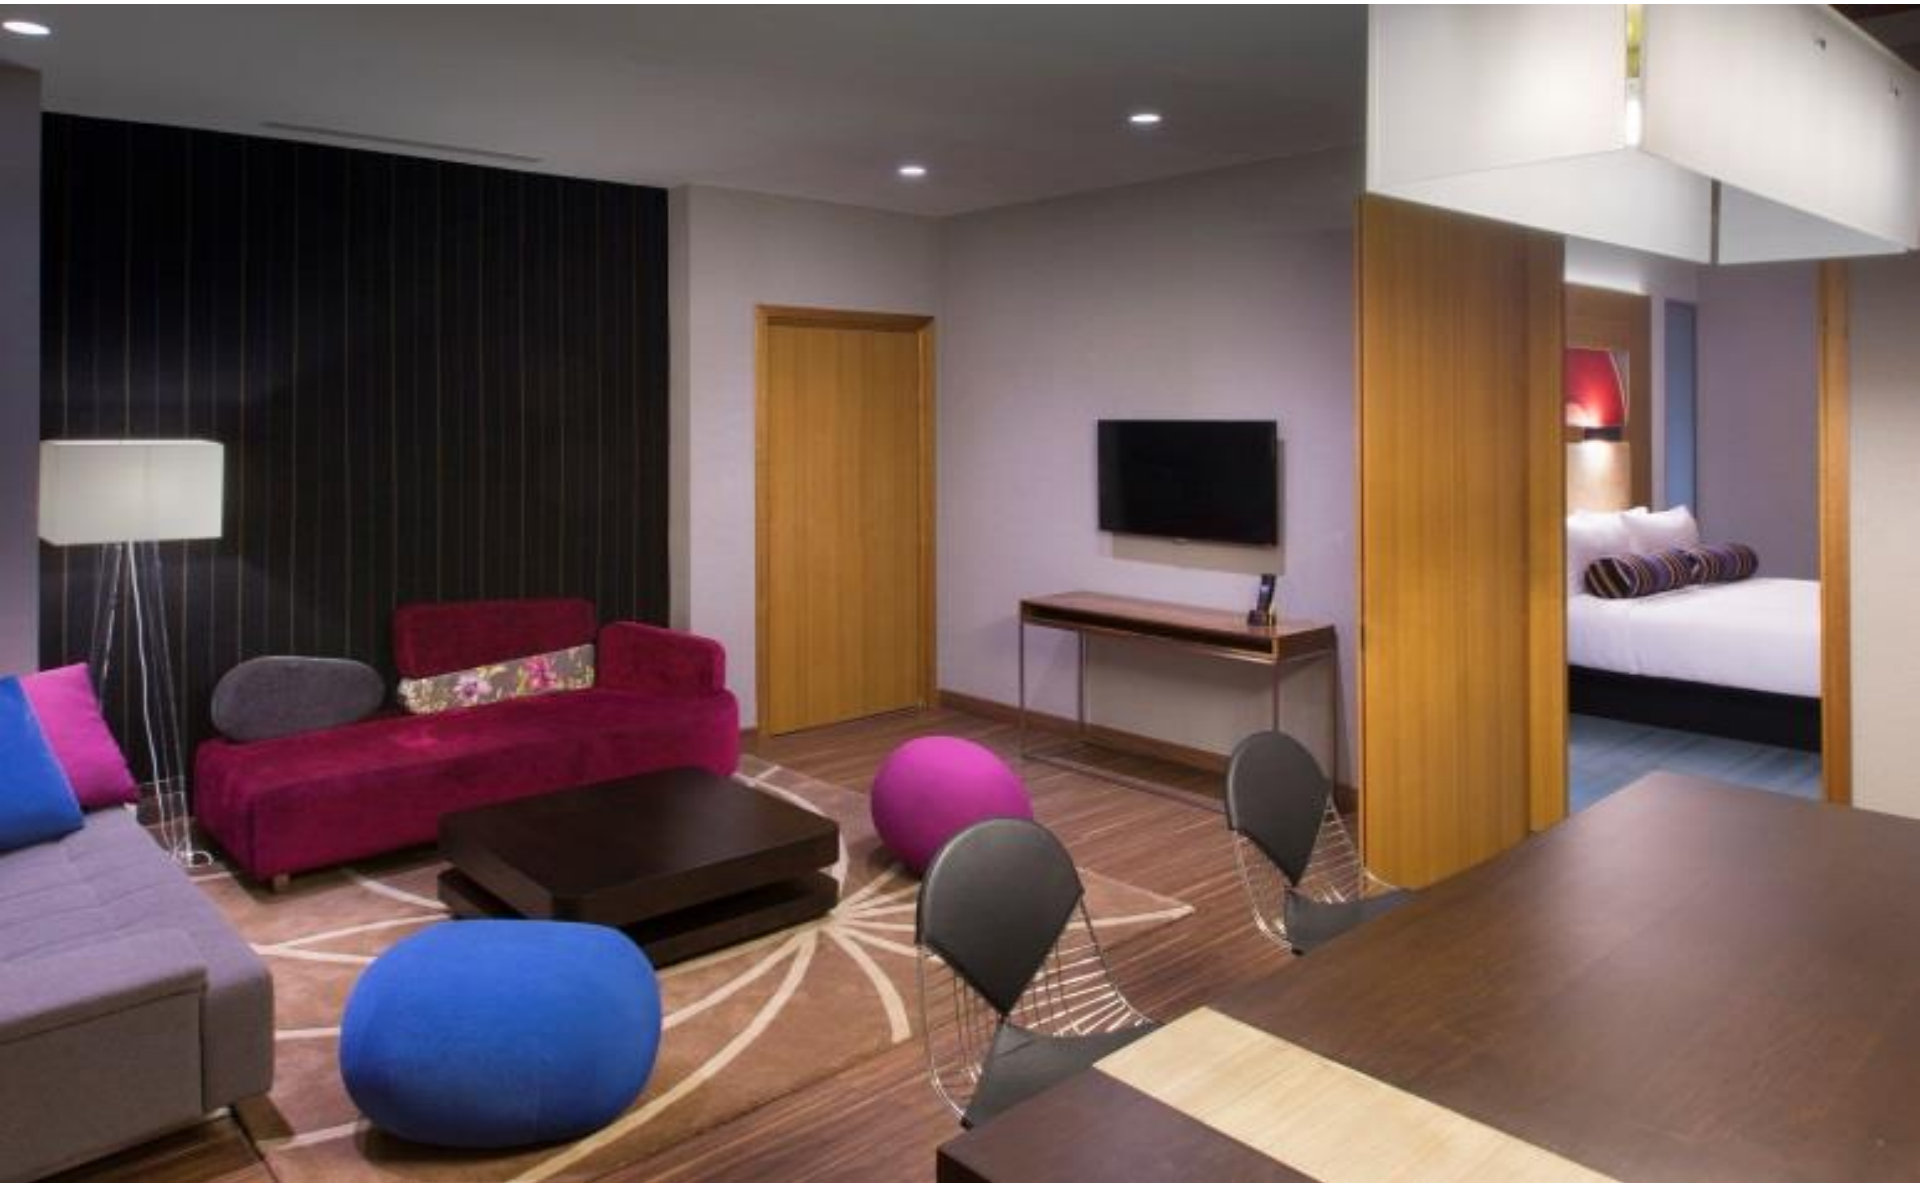

SAVVY SUITE