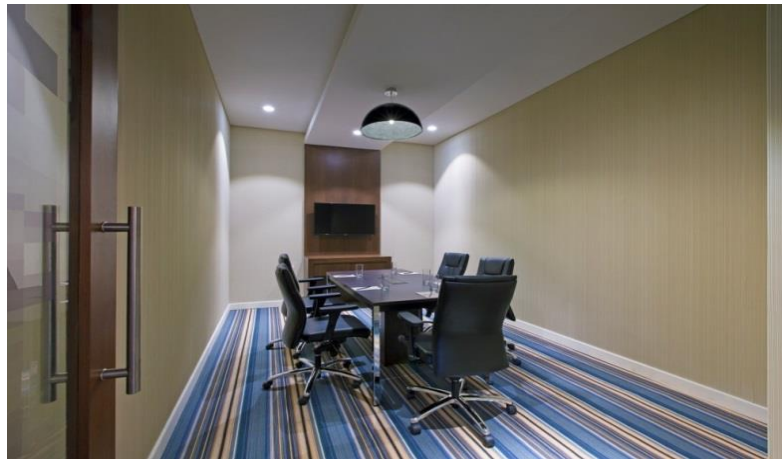

Tactic 6 & 7