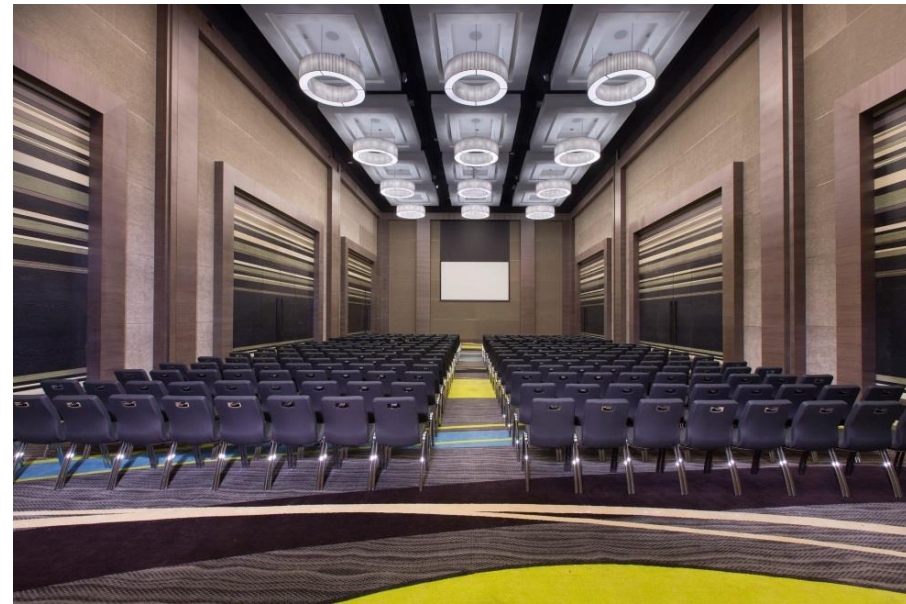

Meetings & Events

Tactic 1,2 & 3 Meeting Rooms and Grand Ballroom