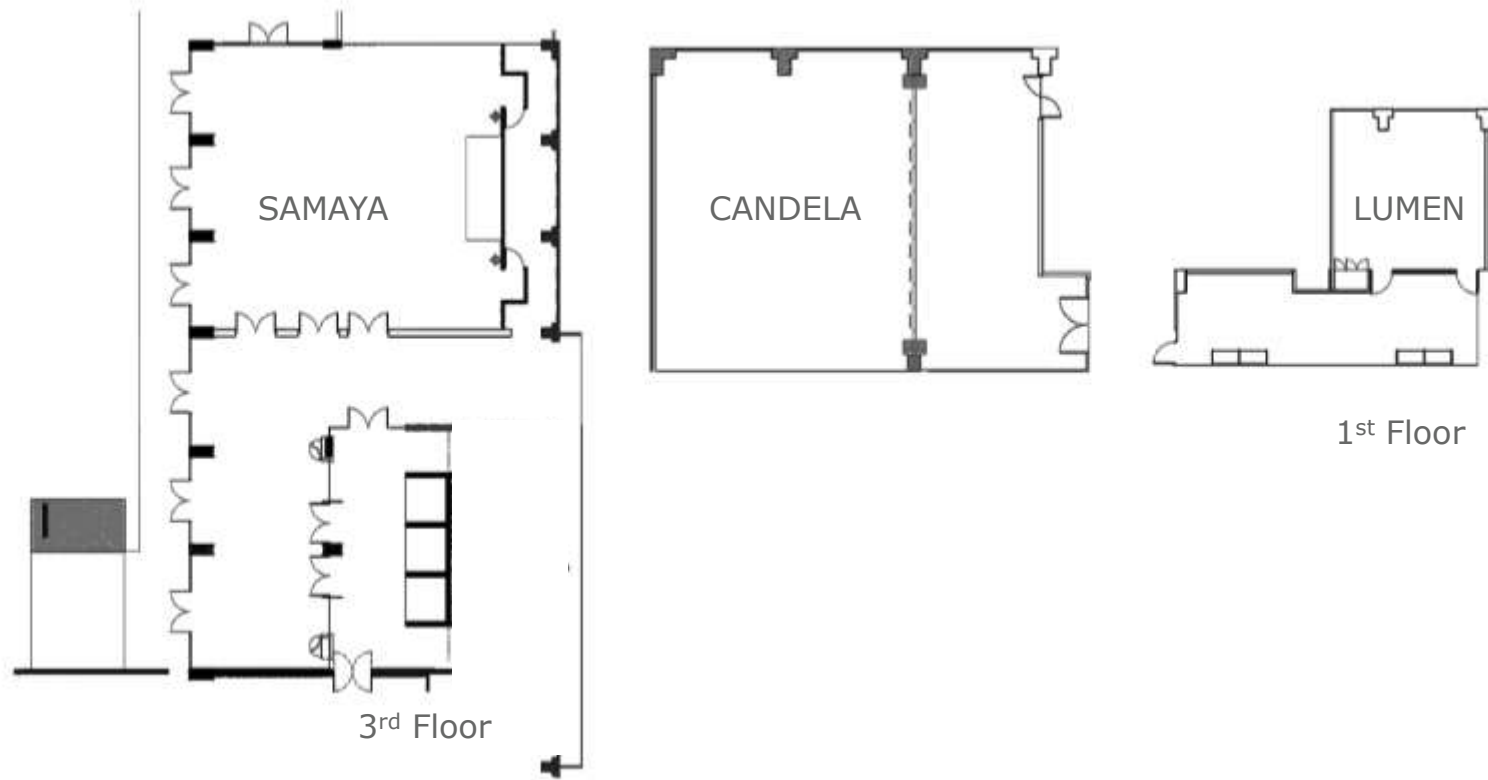

WELL EQUIPPED FITNESS CENTRE

A modern spa treatment room with a massage table, vanity, and tufted chairs. The room features vertical wood paneling, a large mirror, and a sink. A tray with spa products is on the table. The lighting is warm and ambient.

REJUVENATING SPA

SALON

EVENT SPACES

Courtyard by Marriott Ahmedabad Sindhu Bhawan Road offers **12,333 sq. ft.** of Indoor & Outdoor flexible and modern event spaces like multiple lawns, function areas and banquets.

EVENT CAPACITY LAYOUT & CHART

	Area (Sq. Ft.)	Length	Breadth	Theatre	Classroom	Cluster	Reception	U shape	Boardroom
Samaya	2340	52	45	220	90	96	112	51	45
Candela	1020	34	30	120	36	36	48	30	36
Lumen	525	24	22	48	18	24	32	15	17