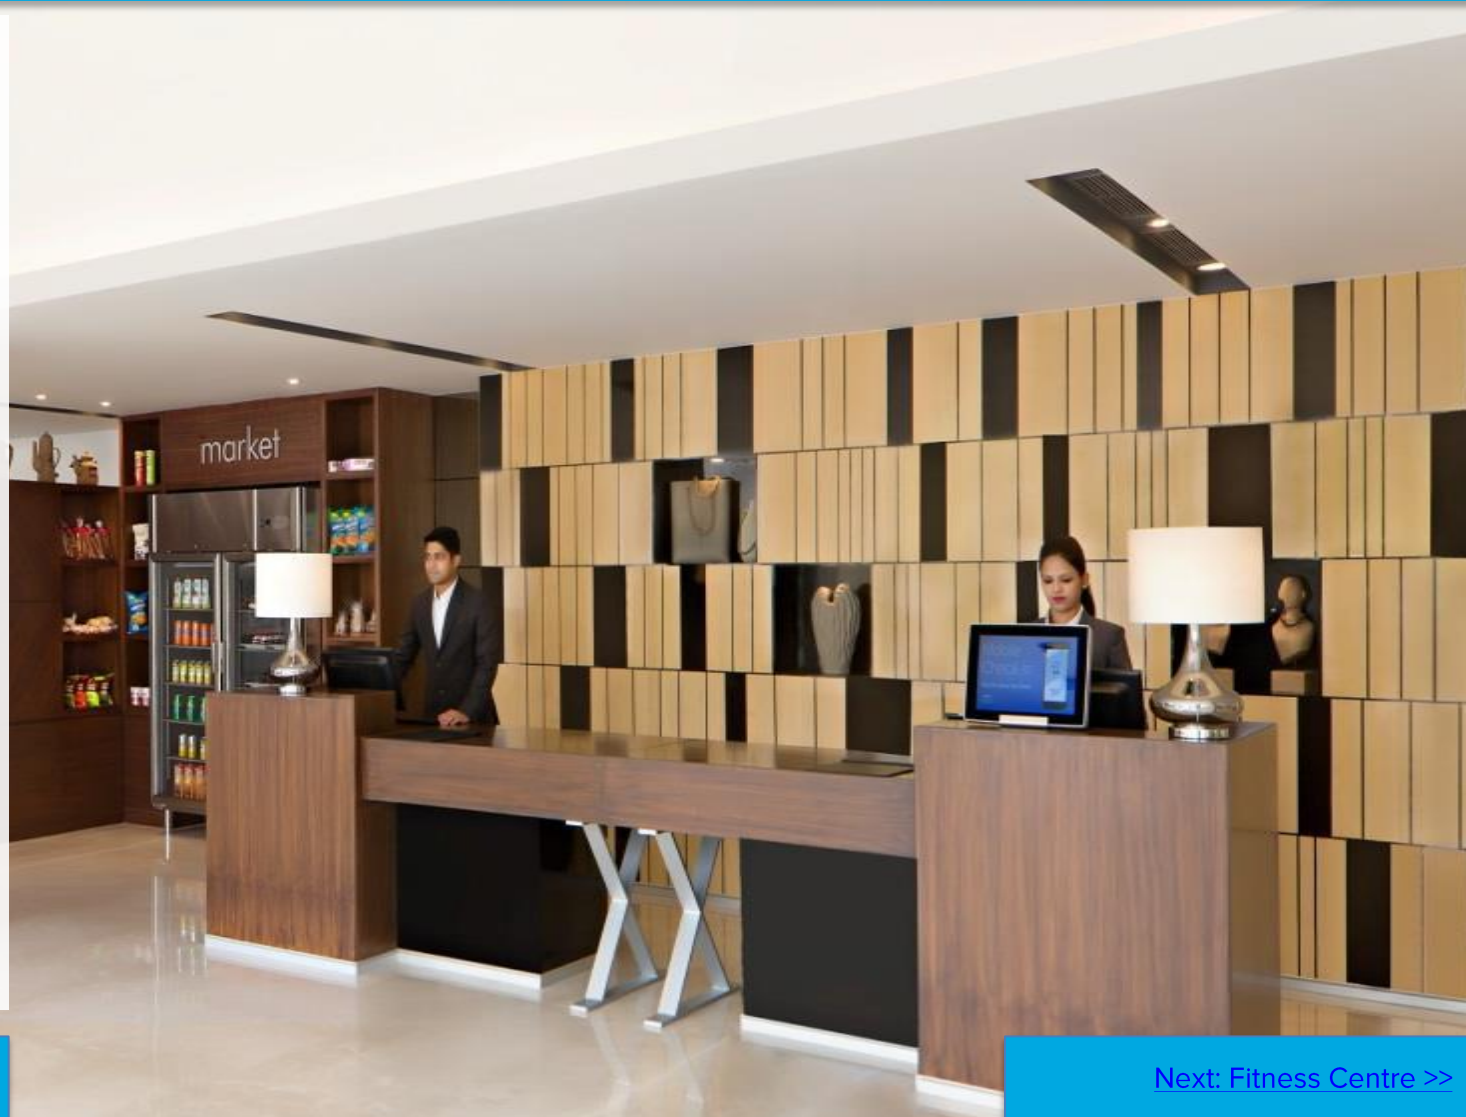

- Accessible rooms
- High speed internet access in guest Rooms, lobby, public area & meeting rooms.
- Complimentary valet parking
- Airport pick up and drop facility available
- Fitness center
- Foreign exchange
- In room dining
- Laundry
- Newspaper on request
- Nearby ATM machine
- Safe deposit at the reception desk

[<< Prev: Room Amenities](#)

[Next: Fitness Centre >>](#)

Introduction

Rooms &
Amenities

Restaurant

Banquets

Around the City

Contact