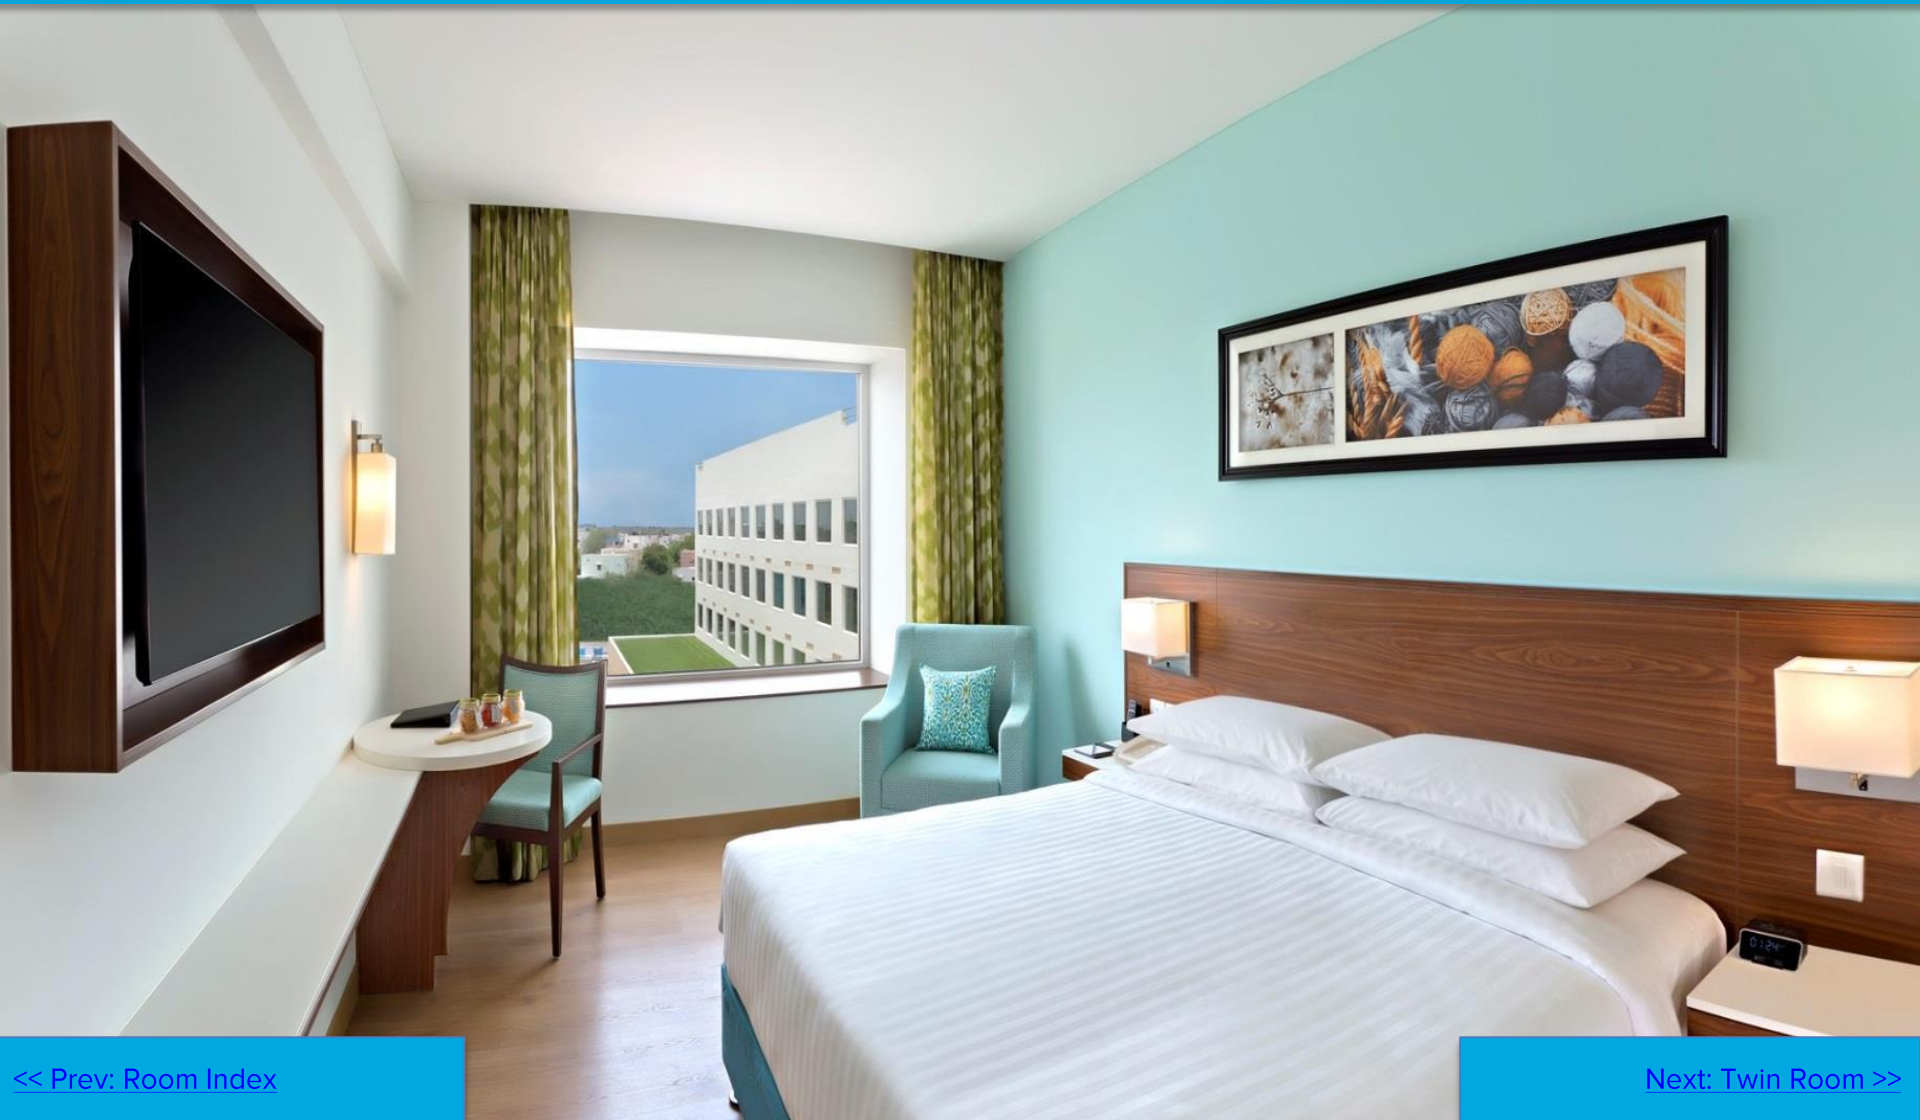

SUPERIOR QUEEN ROOM

[<< Prev: Room Index](#)

[Next: Twin Room >>](#)

Introduction

Rooms &
Amenities

Restaurant

Banquets

Around the City

Contact